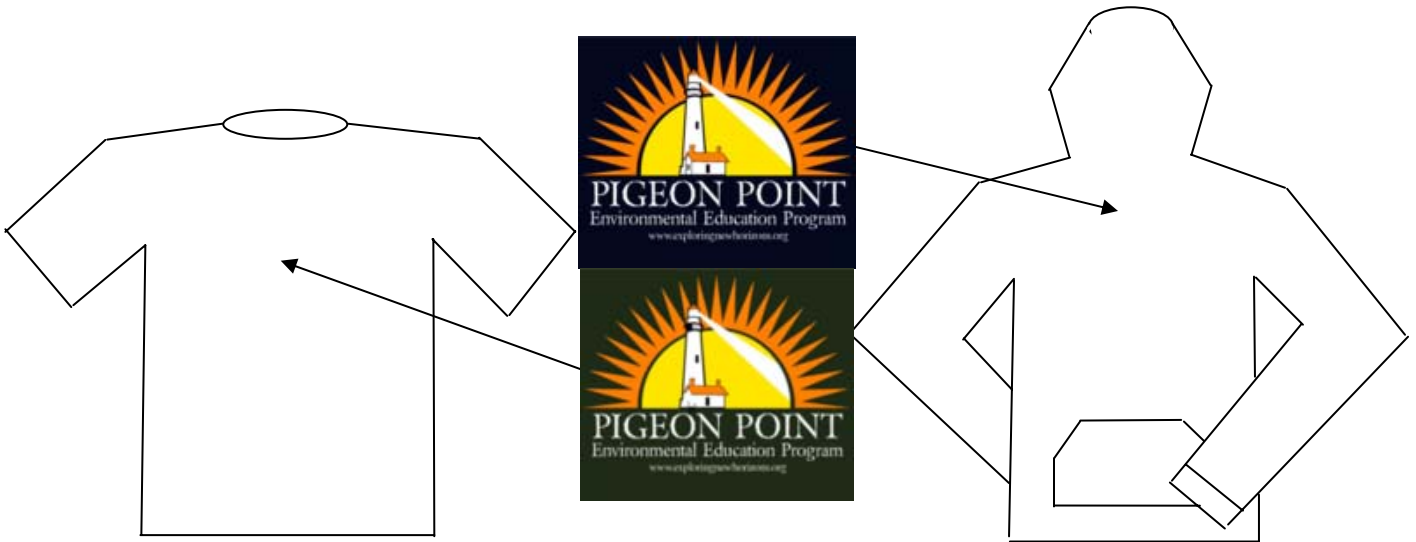

# Pigeon Point T-shirts and sweatshirts are here!

Celebrate Pigeon Point! Proceeds for shirts fund PPEEP scholarships. T-shirts are Hanes Beefy-T 100% cotton, hooded sweatshirts are Hanes PrintPro 90% cotton/10% polyester. PPEEP shirts are available in five sizes with our four color logo. T-shirt color is organic natural cotton; hooded sweatshirts are navy blue.